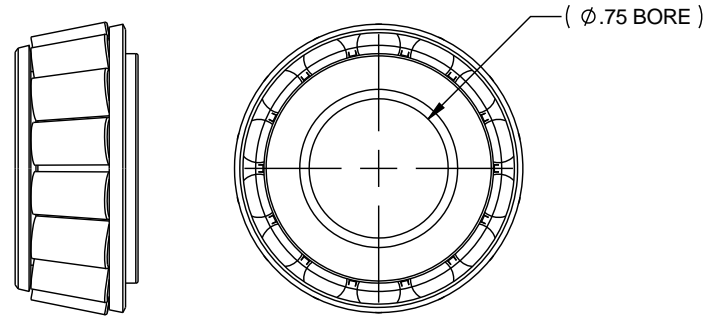

NOTES :

- 1. KIT CONTAINS:  
FOUR X000-4300-L0110 CONES  
FOUR X000-4300-L0111 RACES

4X X000-4300-L0110 CONES

4X X000-4300-L0111 RACES

 SUPERIOR GEARBOX COMPANY WWW.SUPERIORGEARBOXDIRECT.COM		
KIT, BEARING, R100, Ø.75		
SIZE <b>B</b>	PART NO. R100-8Z00-L0157	REV -
SCALE 1:1	DO NOT SCALE DRAWING	SHEET 1 OF 1