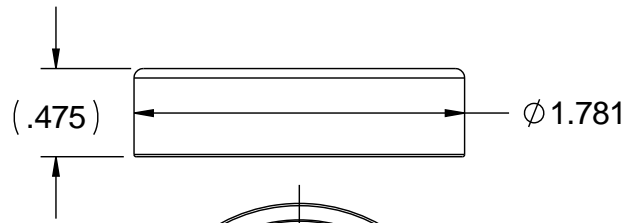

NOTES :

1. KIT CONTAINS:
 TWO X000-4300-F0178 CONES
 TWO X000-4300-F0177 RACES
 TWO X000-4300-L0110 CONES
 TWO X000-4300-L0111 RACES

2X X000-4300-L0111 RACES

2X X000-4300-L0110 CONES
 USE WITH X000-4300-L0111 RACE

2X X000-4300-F0178 CONES
 USE WITH X000-4300-F0177 RACES

2X X000-4300-F0177 RACES

 **SUPERIOR GEARBOX COMPANY**
 WWW.SUPERIORGEARBOXDIRECT.COM

KIT, BEARING, R100, Ø1.00 & Ø .75

SIZE B	PART NO. R100-8Z00-L0355	REV -
------------------	------------------------------------	----------