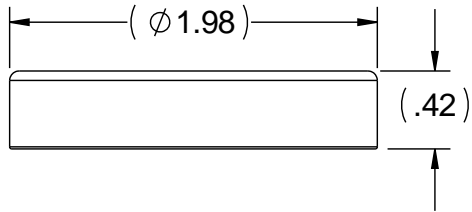

NOTES :

1. KIT CONTAINS:
 TWO X000-4300-F0178 CONES
 TWO X000-4300-F0177 RACES
 TWO X000-4300-L0110 CONES
 TWO X000-4300-L0111 RACES

2X X000-4300-L0111 RACES

2X X000-4300-L0110 CONES
 USE WITH X000-4300-L0111 RACE

2X X000-4300-F0178 CONES
 USE WITH X000-4300-F0177 RACES

2X X000-4300-F0177 RACES

 **SUPERIOR GEARBOX COMPANY**
 WWW.SUPERIORGEARBOXDIRECT.COM

KIT, BEARING, R100, Ø1.00 & Ø .75

SIZE B	PART NO. R100-8Z00-L0355	REV -
------------------	------------------------------------	----------