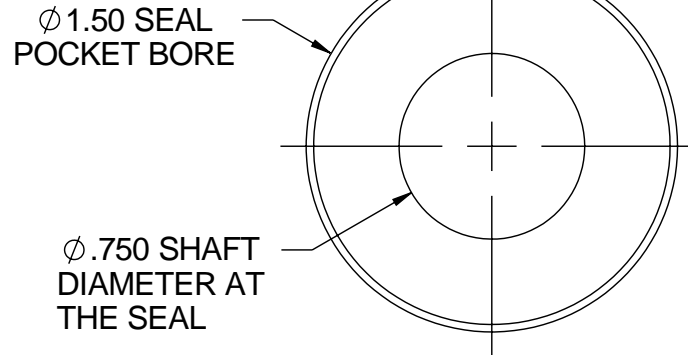

NOTES :

- 1. KIT CONTAINS:
 - ONE .5 OZ TUBE- 598 BLACK LOCTITE
 - THREE - 109843 SEALS
 - ONE - 107443 SEAL
 - ONE - 10V25A V-RING

1X V-RING RUBBER SEAL,
PART NUMBER 10V25A
INSTALL AFTER THE GEARBOX
IS ASSEMBLED.

3X NITIRLE SEAL, PART NUMBER- 109843
(SOME UNTIS WILL ONLY USE 2)

1X NITIRLE SEAL, PART NUMBER- 107443

 **SUPERIOR GEARBOX COMPANY**
WWW.SUPERIORGEARBOXDIRECT.COM

KIT, SEAL, R100, 1.00", .75" SHAFTS

SIZE B	PART NO. R100-8Z00-L0177	REV -
SCALE 1:1	DO NOT SCALE DRAWING	SHEET 1 OF 1