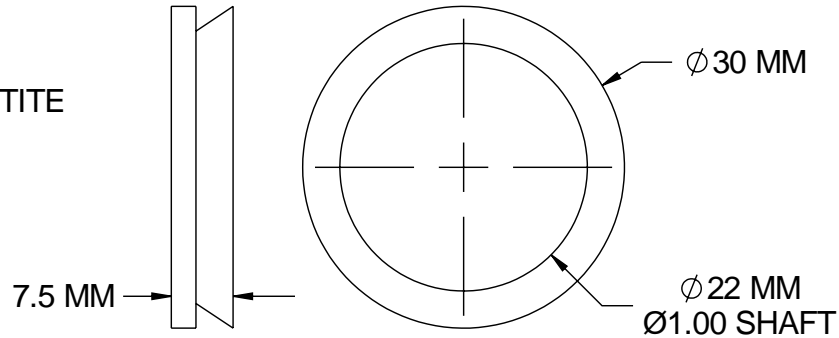

NOTES :

- 1. KIT CONTAINS:
 - ONE .5 OZ TUBE- 598 BLACK LOCTITE
 - THREE - 109843 SEALS
 - ONE - 107443 SEAL
 - ONE - 10V25A V-RING

1X V-RING RUBBER SEAL,
PART NUMBER 10V25A
INSTALL AFTER THE GEARBOX
IS ASSEMBLED.

3X NITIRLE SEAL, PART NUMBER- 109843
(SOME UNTIS WILL ONLY USE 2)

1X NITIRLE SEAL, PART NUMBER- 107443

 **SUPERIOR GEARBOX COMPANY**
WWW.SUPERIORGEARBOXDIRECT.COM

KIT, SEAL, R100, 1.00", .75" SHAFTS

SIZE B	PART NO. R100-8Z00-L0177	REV -
SCALE 1:1	DO NOT SCALE DRAWING	SHEET 1 OF 1