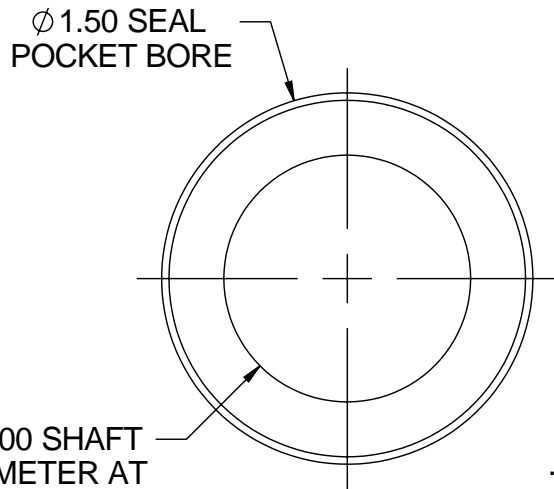

NOTES :

- 1. KIT CONTAINS:
 - ONE .5 OZ TUBE- 598 BLACK LOCTITE
 - THREE - 109843 SEALS
 - ONE - 107443 SEAL
 - ONE - 10V25A V-RING

1X V-RING RUBBER SEAL,
PART NUMBER 10V25A
INSTALL AFTER THE GEARBOX
IS ASSEMBLED.

3X NITIRLE SEAL, PART NUMBER- 109843
(SOME UNTIS WILL ONLY USE 2)

1X NITIRLE SEAL, PART NUMBER- 107443

 **SUPERIOR GEARBOX COMPANY**
WWW.SUPERIORGEARBOXDIRECT.COM

KIT, SEAL, R100, 1.00", .75" SHAFTS

SIZE B	PART NO. R100-8Z00-L0177	REV -
SCALE 1:1	DO NOT SCALE DRAWING	SHEET 1 OF 1