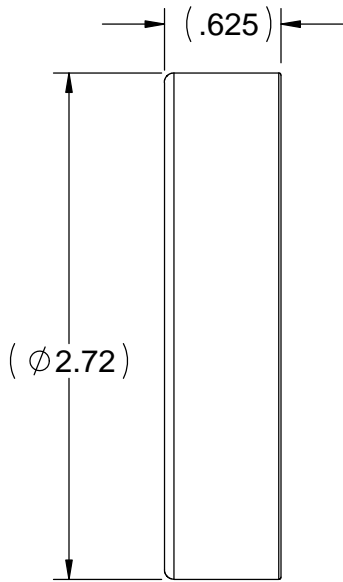

NOTES :

- 1. KIT CONTAINS:
FOUR X000-4300-J0409 CONES
FOUR X000-4300-J0410 RACES

4X X000-4300-J0410 RACES

4X X000-4300-J0409 CONES

	SUPERIOR GEARBOX COMPANY	
	WWW.SUPERIORGEARBOXDIRECT.COM	
KIT, BEARING, R400		
SIZE B	PART NO. R400-8Z00-L0158	REV -
SCALE 1:1	DO NOT SCALE DRAWING	SHEET 1 OF 1