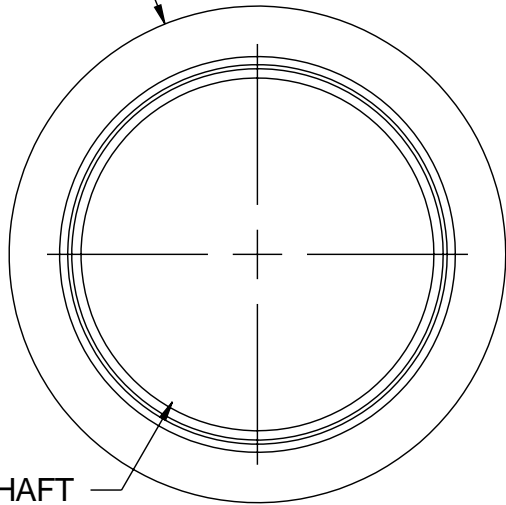

NOTES :

- 1. KIT CONTAINS:  
ONE .5 OZ TUBE- 598 BLACK LOCTITE  
TWO - 514846 SEALS  
ONE - 412458 SEAL

Ø 2.00 SEAL  
POCKET BORE

Ø 1.500 SHAFT  
DIAMETER AT  
THE SEAL

2X NITIRLE SEAL, PART NUMBER-514846

.313

Ø 2.00 SEAL  
POCKET BORE

Ø 1.25 SHAFT  
DIAMETER AT  
THE SEAL

1X NITIRLE SEAL, PART NUMBER- 412458

.313

SUPERIOR GEARBOX COMPANY  
WWW.SUPERIORGEARBOXDIRECT.COM

KIT, SEAL R4B0, 1.50" & 1.25" SHAFTS

SIZE <b>B</b>	PART NO. R4B0-8Z00-K0578	REV -
------------------	-----------------------------	----------

SCALE 1:1	DO NOT SCALE DRAWING	SHEET 1 OF 1
-----------	----------------------	--------------