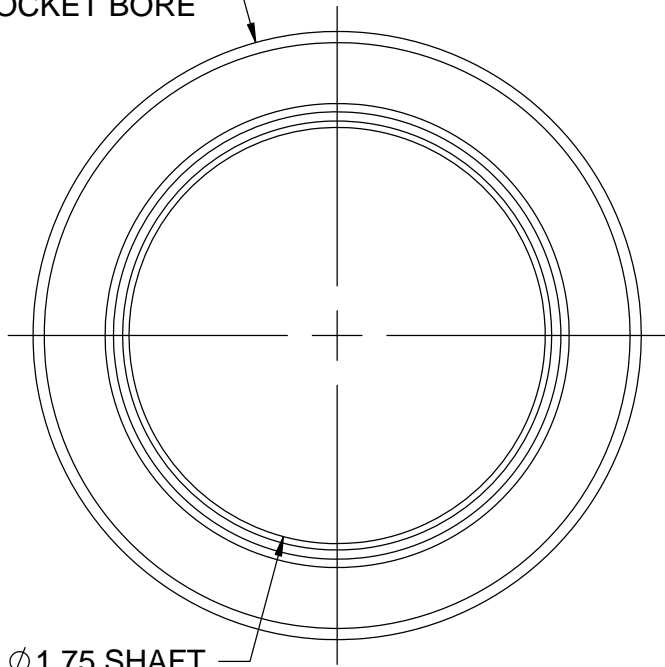

NOTES :

- 1. KIT CONTAINS:
ONE .5 OZ TUBE- 598 BLACK LOCTITE
THREE - 617285 SEALS
ONE - 600301 END CAP

ϕ 2.45 SEAL
POCKET BORE

ϕ 1.75 SHAFT
DIAMETER AT
THE SEAL

3X NITIRLE SEAL, PART NUMBER-617285
(ONLY 2 WILL BE USED IN A 2 SHAFT GEARBOX)

ϕ 2.45 SEAL
POCKET BORE

1X SOLID END CAP, PART NUMBER- 600301
(NOT USED WITH A 3 SHAFT GEARBOX)

		SUPERIOR GEARBOX COMPANY	
		WWW.SUPERIORGEARBOXDIRECT.COM	
KIT, SEAL, R600, 1.75" SHAFTS			
SIZE	PART NO.	REV	
B	R600-8Z00-K0293	-	
SCALE	1:1	DO NOT SCALE DRAWING	SHEET 1 OF 1