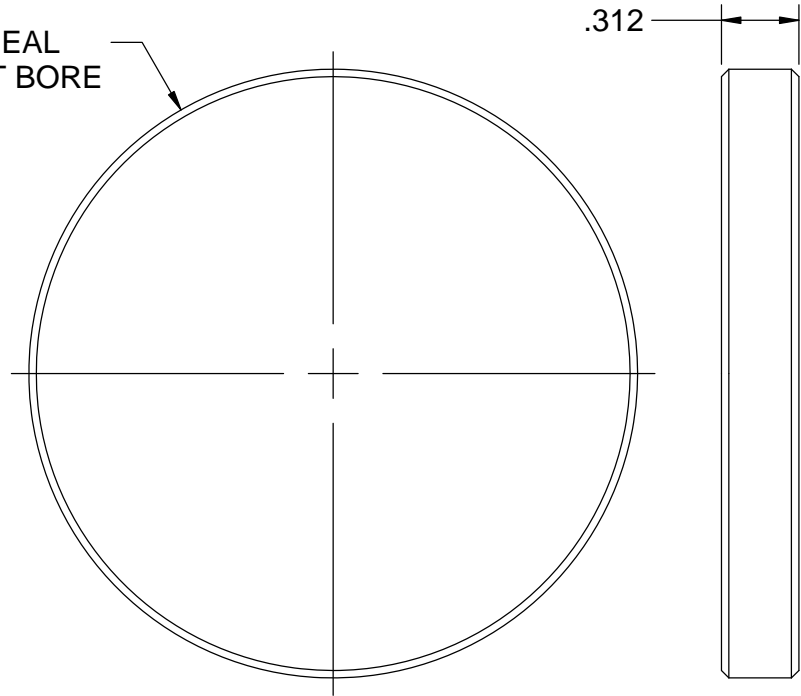

NOTES :

- 1. KIT CONTAINS:
ONE .5 OZ TUBE- 598 BLACK LOCTITE
THREE - 617285 SEALS
ONE - 600301 END CAP

ϕ 2.45 SEAL
POCKET BORE

ϕ 1.75 SHAFT
DIAMETER AT
THE SEAL

3X NITIRLE SEAL, PART NUMBER-617285
(ONLY 2 WILL BE USED IN A 2 SHAFT GEARBOX)

ϕ 2.45 SEAL
POCKET BORE

1X SOLID END CAP, PART NUMBER- 600301
(NOT USED WITH A 3 SHAFT GEARBOX)

		SUPERIOR GEARBOX COMPANY	
		WWW.SUPERIORGEARBOXDIRECT.COM	
KIT, SEAL, R600, 1.75" SHAFTS			
SIZE	PART NO.	REV	
B	R600-8Z00-K0293	-	
SCALE	1:1	DO NOT SCALE DRAWING	SHEET 1 OF 1