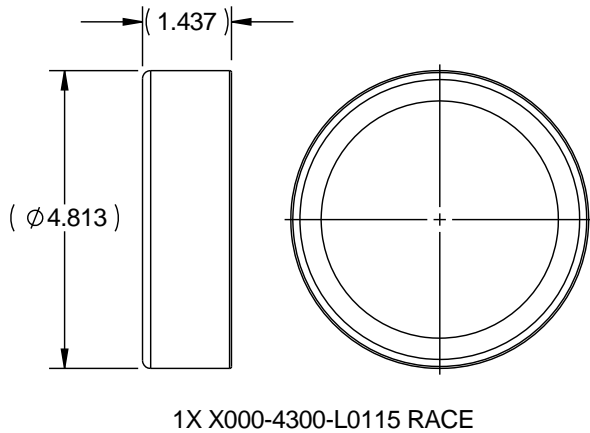

NOTES :

- KIT CONTAINS:
 ONE X000-4300-L0114 CONE
 ONE X000-4300-L0115 RACE
 TWO X000-4300-L0116 CONES
 TWO X000-4300-L0117 RACES
 ONE X000-4300-L0118 CONE
 ONE X000-4300-L0119 RACE

 SUPERIOR GEARBOX COMPANY
 WWW.SUPERIORGEARBOXDIRECT.COM

KIT, BEARING, R700

SIZE B	PART NO. R700-8Z00-L0161	REV -
SCALE 1:1	DO NOT SCALE DRAWING	SHEET 1 OF 1