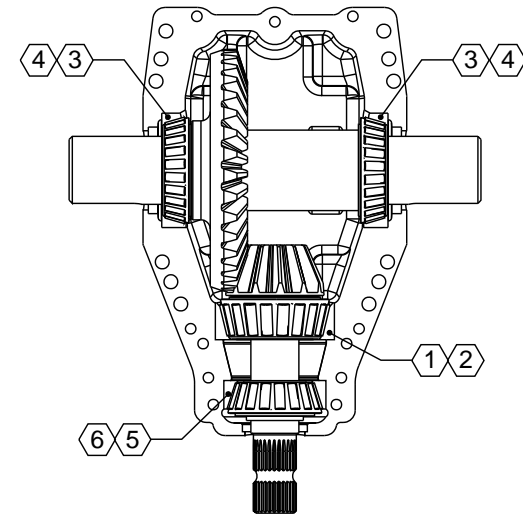

NOTES :

- KIT CONTAINS:
 ONE X000-4300-L0114 CONE
 ONE X000-4300-L0115 RACE
 TWO X000-4300-L0116 CONES
 TWO X000-4300-L0117 RACES
 ONE X000-4300-L0118 CONE
 ONE X000-4300-L0119 RACE

 SUPERIOR GEARBOX COMPANY
 WWW.SUPERIORGEARBOXDIRECT.COM

KIT, BEARING, R700

SIZE B	PART NO. R700-8Z00-L0161	REV -
SCALE 1:1	DO NOT SCALE DRAWING	SHEET 1 OF 1