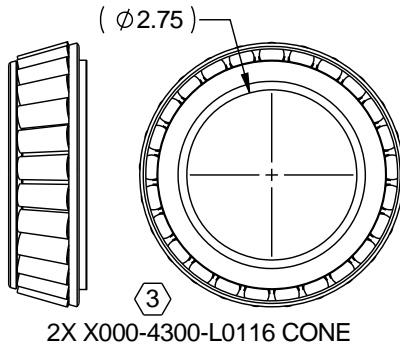

NOTES :

- KIT CONTAINS:
 ONE X000-4300-L0114 CONE
 ONE X000-4300-L0115 RACE
 TWO X000-4300-L0116 CONES
 TWO X000-4300-L0117 RACES
 ONE X000-4300-L0118 CONE
 ONE X000-4300-L0119 RACE

 SUPERIOR GEARBOX COMPANY
 WWW.SUPERIORGEARBOXDIRECT.COM

KIT, BEARING, R700

SIZE B	PART NO. R700-8Z00-L0161	REV -
SCALE 1:1	DO NOT SCALE DRAWING	SHEET 1 OF 1