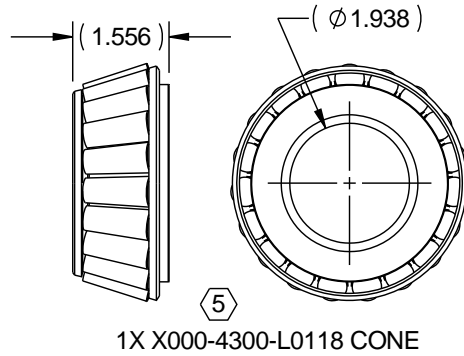

NOTES :

- KIT CONTAINS:
 ONE X000-4300-L0114 CONE
 ONE X000-4300-L0115 RACE
 TWO X000-4300-L0116 CONES
 TWO X000-4300-L0117 RACES
 ONE X000-4300-L0118 CONE
 ONE X000-4300-L0119 RACE

 SUPERIOR GEARBOX COMPANY
 WWW.SUPERIORGEARBOXDIRECT.COM

KIT, BEARING, R700

SIZE B	PART NO. R700-8Z00-L0161	REV -
SCALE 1:1	DO NOT SCALE DRAWING	SHEET 1 OF 1