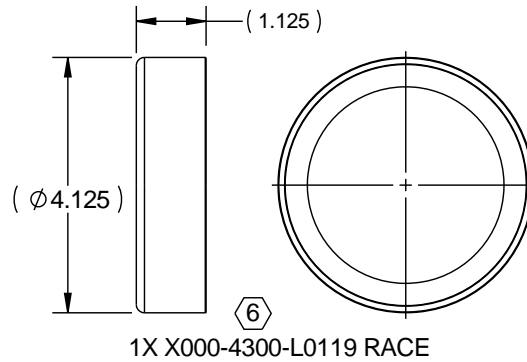

NOTES :

- KIT CONTAINS:
 ONE X000-4300-L0114 CONE
 ONE X000-4300-L0115 RACE
 TWO X000-4300-L0116 CONES
 TWO X000-4300-L0117 RACES
 ONE X000-4300-L0118 CONE
 ONE X000-4300-L0119 RACE

 SUPERIOR GEARBOX COMPANY
 WWW.SUPERIORGEARBOXDIRECT.COM

KIT, BEARING, R700

SIZE B	PART NO. R700-8Z00-L0161	REV -
SCALE 1:1	DO NOT SCALE DRAWING	SHEET 1 OF 1