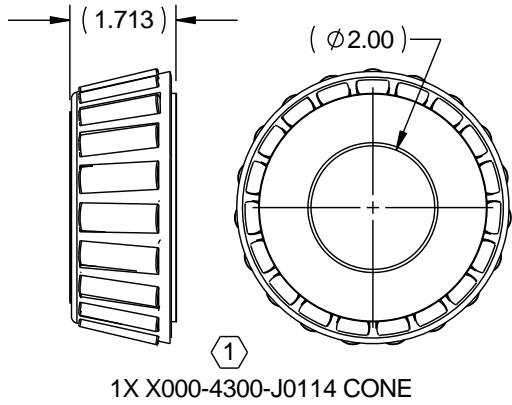

NOTES :

- KIT CONTAINS:
 ONE X000-4300-L0114 CONE
 ONE X000-4300-L0115 RACE
 TWO X000-4300-L0116 CONES
 TWO X000-4300-L0117 RACES
 ONE X000-4300-L0118 CONE
 ONE X000-4300-L0119 RACE

 SUPERIOR GEARBOX COMPANY
 WWW.SUPERIORGEARBOXDIRECT.COM

KIT, BEARING, R700

SIZE B	PART NO. R700-8Z00-L0161	REV -
SCALE 1:1	DO NOT SCALE DRAWING	SHEET 1 OF 1