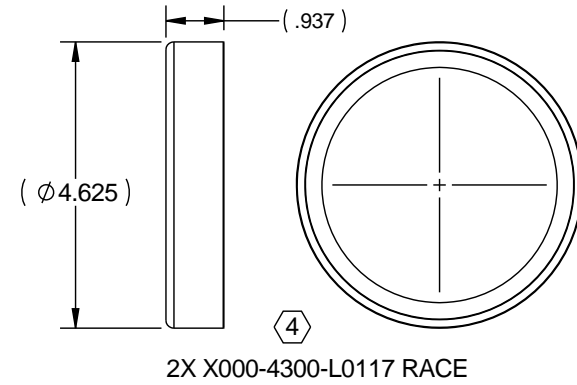

NOTES :

- KIT CONTAINS:
 ONE X000-4300-L0114 CONE
 ONE X000-4300-L0115 RACE
 TWO X000-4300-L0116 CONES
 TWO X000-4300-L0117 RACES
 ONE X000-4300-L0118 CONE
 ONE X000-4300-L0119 RACE

 SUPERIOR GEARBOX COMPANY
 WWW.SUPERIORGEARBOXDIRECT.COM

KIT, BEARING, R700

SIZE B	PART NO. R700-8Z00-L0161	REV -
SCALE 1:1	DO NOT SCALE DRAWING	SHEET 1 OF 1