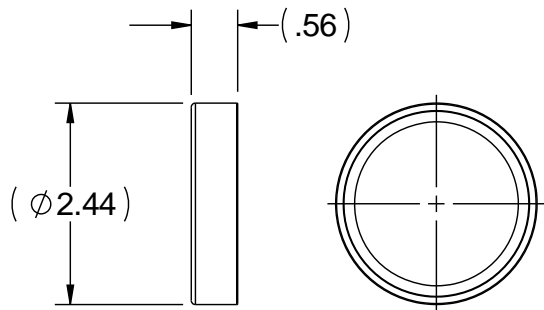

**NOTES :**

1. KIT CONTAINS:  
 TWO X000-4300-H0140 CONES  
 TWO X000-4300-H0160 CONES  
 FOUR X000-4300-H0123 RACES

2X X000-4300-H0140 CONES  
 (USE ON THE INPUT SHAFT)

4X X000-4300-H0123 RACES

2X X000-4300-H0160 CONES  
 (USE ON THE OUTPUT SHAFT)

 SUPERIOR GEARBOX COMPANY WWW.SUPERIORGEARBOXDIRECT.COM		KIT, BEARING, V210	
		SIZE <b>B</b>	PART NO. <b>V210-8Z00-L0162</b>
SCALE 1:1	DO NOT SCALE DRAWING	SHEET 1 OF 1	