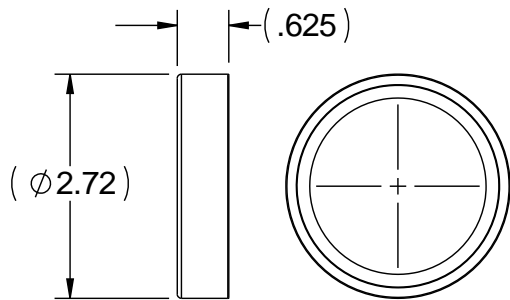

NOTES :

1. KIT CONTAINS:
 THREE X000-4300-J0408 CONES
 THREE X000-4300-J0407 RACES
 ONE X000-4300-J0411 CONE
 ONE X000-4300-J0410 RACE

1X X000-4300-J0411CONE

1X X000-4300-J0410 RACE

3X X000-4300-J0408 CONE

3X X000-4300-J0407 RACE

 SUPERIOR GEARBOX COMPANY
 WWW.SUPERIORGEARBOXDIRECT.COM

KIT, BEARING, R500

SIZE B	PART NO. R500-8Z00-L0159	REV -
SCALE 1:1	DO NOT SCALE DRAWING	SHEET 1 OF 1