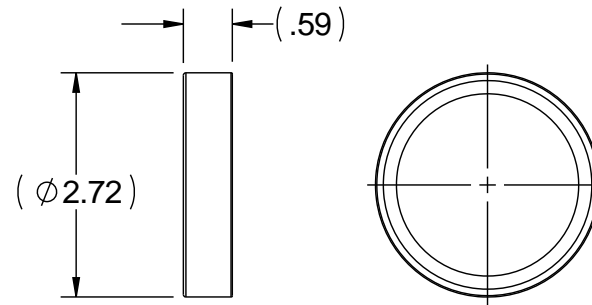

NOTES :

1. KIT CONTAINS:
 THREE X000-4300-J0408 CONES
 THREE X000-4300-J0407 RACES
 ONE X000-4300-J0411 CONE
 ONE X000-4300-J0410 RACE

1X X000-4300-J0411CONE

1X X000-4300-J0410 RACE

3X X000-4300-J0408 CONE

3X X000-4300-J0407 RACE

 SUPERIOR GEARBOX COMPANY
 WWW.SUPERIORGEARBOXDIRECT.COM

KIT, BEARING, R500

SIZE B	PART NO. R500-8Z00-L0159	REV -
SCALE 1:1	DO NOT SCALE DRAWING	SHEET 1 OF 1