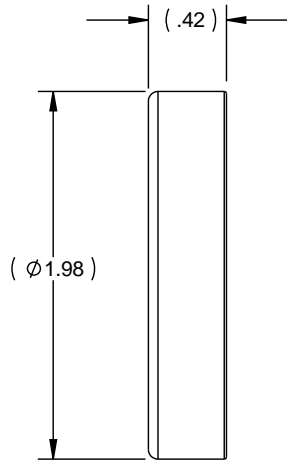

NOTES :

- 1. KIT CONTAINS:  
FOUR X000-4300-F0178 CONES  
FOUR X000-4300-F0177 RACES

4X X000-4300-F0177 RACES

4X X000-4300-F0178 CONES

 SUPERIOR GEARBOX COMPANY  
WWW.SUPERIORGEARBOXDIRECT.COM

KIT, BEARING, R100, Ø1.00

SIZE <b>B</b>	PART NO. R100-8Z00-L0095	REV -
SCALE 1:1	DO NOT SCALE DRAWING	SHEET 1 OF 1