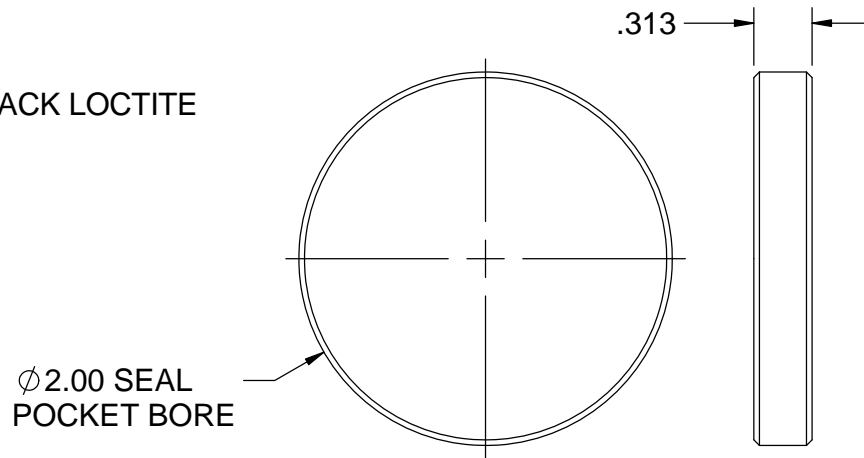

NOTES :

- 1. KIT CONTAINS:
 - ONE .5 OZ TUBE- 598 BLACK LOCTITE
 - THREE - 513569 SEALS
 - TWO - 400301 END CAP
 - TWO - 514846 SEAL

2X SOLID END CAP, PART NUMBER- 400301

3X NITIRLE SEAL, PART NUMBER-513569

2X NITIRLE SEAL, PART NUMBER 514846

	SUPERIOR GEARBOX COMPANY	
	WWW.SUPERIORGEARBOXDIRECT.COM	
KIT, SEAL, H130		
SIZE B	PART NO. H130-8Z00-K0296	REV -
SCALE 1:1	DO NOT SCALE DRAWING	SHEET 1 OF 1