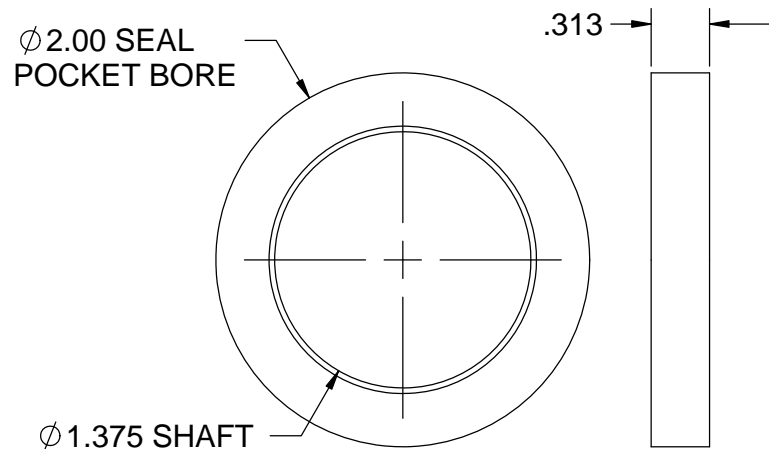

NOTES :

- 1. KIT CONTAINS:
 - ONE .5 OZ TUBE- 598 BLACK LOCTITE
 - THREE - 513569 SEALS
 - TWO - 400301 END CAP
 - TWO - 514846 SEAL

2X SOLID END CAP, PART NUMBER- 400301

3X NITIRLE SEAL, PART NUMBER-513569

2X NITIRLE SEAL, PART NUMBER 514846

	SUPERIOR GEARBOX COMPANY	
	WWW.SUPERIORGEARBOXDIRECT.COM	
KIT, SEAL, H130		
SIZE B	PART NO. H130-8Z00-K0296	REV -
SCALE 1:1	DO NOT SCALE DRAWING	SHEET 1 OF 1