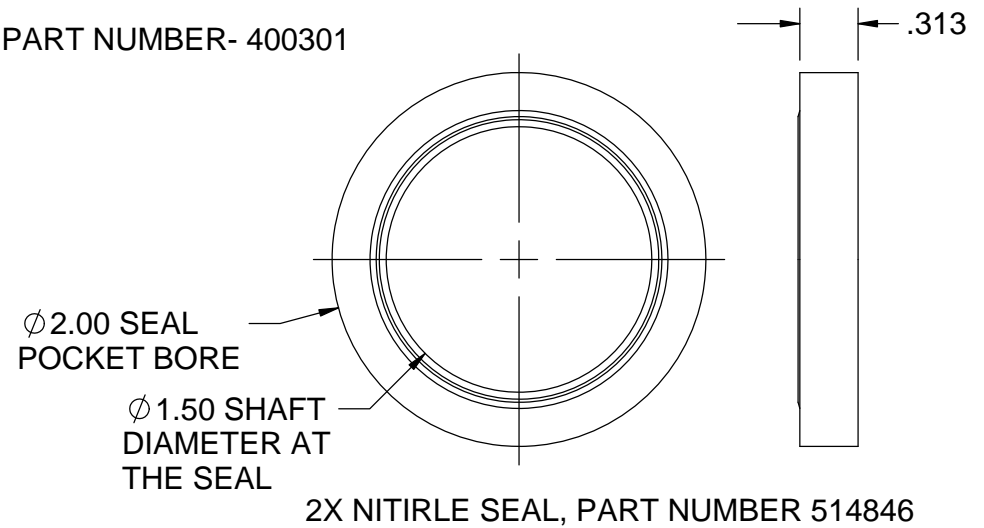

NOTES :

- 1. KIT CONTAINS:
 - ONE .5 OZ TUBE- 598 BLACK LOCTITE
 - THREE - 513569 SEALS
 - TWO - 400301 END CAP
 - TWO - 514846 SEAL

2X SOLID END CAP, PART NUMBER- 400301

3X NITIRLE SEAL, PART NUMBER-513569

2X NITIRLE SEAL, PART NUMBER 514846

	SUPERIOR GEARBOX COMPANY	
	WWW.SUPERIORGEARBOXDIRECT.COM	
KIT, SEAL, H130		
SIZE B	PART NO. H130-8Z00-K0296	REV -
SCALE 1:1	DO NOT SCALE DRAWING	SHEET 1 OF 1