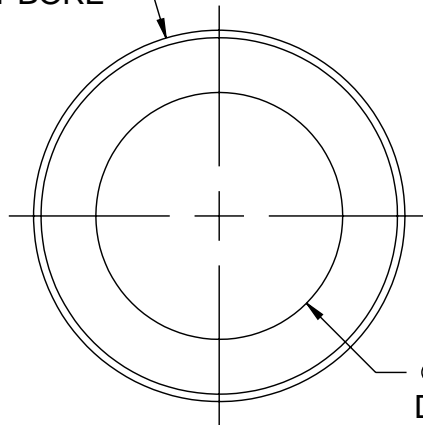

NOTES :

- 1. KIT CONTAINS:  
ONE .5 OZ TUBE- 598 BLACK LOCTITE  
THREE - 107443 SEALS  
ONE - 100301 END CAP

Ø1.50 SEAL  
POCKET BORE

Ø1.50 SEAL  
POCKET BORE

1X SOLID END CAP, PART NUMBER- 100301  
(NOT USED WITH A 3 SHAFT GEARBOX)

Ø.75 SHAFT  
DIAMETER AT  
THE SEAL

3X NITIRLE SEAL, PART NUMBER- 107443  
(ONLY 2 WILL BE USED IN A 2 SHAFT GEARBOX)

SUPERIOR GEARBOX COMPANY  
WWW.SUPERIORGEARBOXDIRECT.COM

KIT, SEAL, R100, .75" SHAFTS

SIZE <b>B</b>	PART NO. R100-8Z00-L0182	REV -
SCALE 1:1	DO NOT SCALE DRAWING	SHEET 1 OF 1