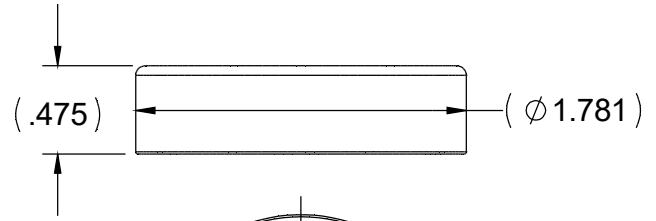

REVISIONS			
REV	DESCRIPTION	DATE	APPROVED
A	UPDATED CONE AND RACE REQ: 298218	10/12/22	J. CLARK

**NOTES :**

- KIT CONTAINS:  
 TWO X000-4300-F0178 CONES  
 TWO X000-4300-F0177 RACES  
 TWO 111949 CONES  
 TWO 111910 RACES

2X 111910 RACES

$\text{Ø } .75$  BORE

2X 111949 CONES  
 USE WITH 111910 RACE

2X X000-4300-F0177 RACES

2X X000-4300-F0178 CONES  
 USE WITH X000-4300-F0177 RACES

 <b>SUPERIOR GEARBOX COMPANY</b> WWW.SUPERIORGEARBOXDIRECT.COM		
<b>KIT, BEARING, R100, Ø1.00 &amp; Ø .75</b>		
SIZE <b>B</b>	PART NO. <b>R100-8Z00-L0355</b>	REV <b>A</b>
SCALE 1:1	DO NOT SCALE DRAWING	SHEET 1 OF 1