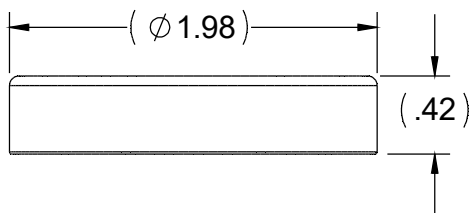

REVISIONS			
REV	DESCRIPTION	DATE	APPROVED
A	UPDATED CONE AND RACE REQ: 298218	10/12/22	J. CLARK

**NOTES :**

- KIT CONTAINS:  
 TWO X000-4300-F0178 CONES  
 TWO X000-4300-F0177 RACES  
 TWO 111949 CONES  
 TWO 111910 RACES

2X 111910 RACES

$\text{Ø } .75$  BORE

2X 111949 CONES  
 USE WITH 111910 RACE

2X X000-4300-F0177 RACES

2X X000-4300-F0178 CONES  
 USE WITH X000-4300-F0177 RACES

 <b>SUPERIOR GEARBOX COMPANY</b> WWW.SUPERIORGEARBOXDIRECT.COM		
<b>KIT, BEARING, R100, Ø1.00 &amp; Ø .75</b>		
SIZE <b>B</b>	PART NO. <b>R100-8Z00-L0355</b>	REV <b>A</b>
SCALE 1:1	DO NOT SCALE DRAWING	SHEET 1 OF 1