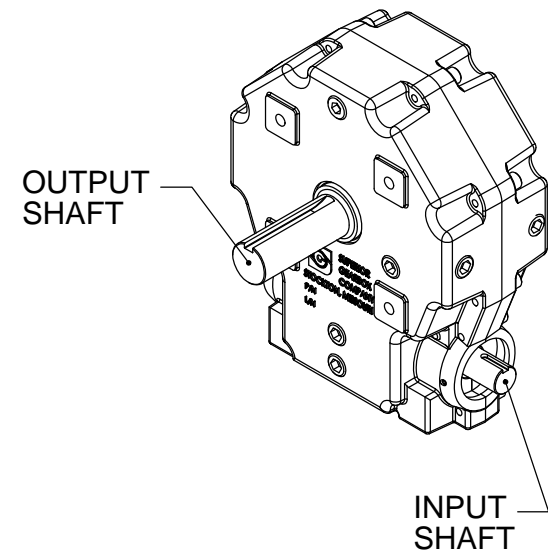

**NOTES :**

- KIT CONTAINS:**  
 TWO X000-4300-H0140 CONES  
 TWO X000-4300-H0123 RACES  
 TWO 804949 CONES  
 TWO 804911 RACES

**2X 804949 CONES  
(USE ON THE OUTPUT SHAFT)**

**2X X000-4300-H0140 CONES  
(USE ON THE INPUT SHAFT)**

**2X X000-4300-H0123 RACES  
(USE ON THE INPUT SHAFT)**

**2X 804911 RACES  
(USE ON THE OUTPUT SAHFT)**

		<b>SUPERIOR GEARBOX COMPANY</b>	
		WWW.SUPERIORGEARBOXDIRECT.COM	
<b>KIT, BEARING, W260</b>			
SIZE <b>B</b>	PART NO. <b>W260-8Z00-L0083</b>	REV -	
SCALE 1:1	DO NOT SCALE DRAWING	SHEET 1 OF 1	