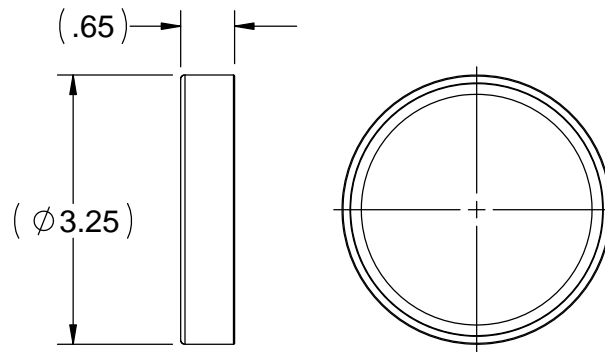

**NOTES :**

- KIT CONTAINS:**  
 TWO X000-4300-H0140 CONES  
 TWO X000-4300-H0123 RACES  
 TWO 804949 CONES  
 TWO 804911 RACES

**2X 804949 CONES  
(USE ON THE OUTPUT SHAFT)**

**2X X000-4300-H0140 CONES  
(USE ON THE INPUT SHAFT)**

**2X X000-4300-H0123 RACES  
(USE ON THE INPUT SHAFT)**

**2X 804911 RACES  
(USE ON THE OUTPUT SAHFT)**

		<b>SUPERIOR GEARBOX COMPANY</b>	
		WWW.SUPERIORGEARBOXDIRECT.COM	
<b>KIT, BEARING, W260</b>			
SIZE <b>B</b>	PART NO. <b>W260-8Z00-L0083</b>	REV -	
SCALE 1:1	DO NOT SCALE DRAWING	SHEET 1 OF 1	