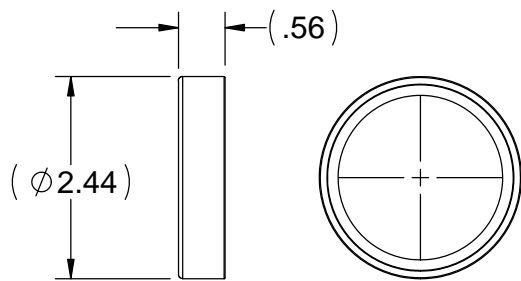

**NOTES :**

- KIT CONTAINS:**  
 TWO X000-4300-H0140 CONES  
 TWO X000-4300-H0123 RACES  
 TWO 804949 CONES  
 TWO 804911 RACES

**2X 804949 CONES  
(USE ON THE OUTPUT SHAFT)**

**2X X000-4300-H0140 CONES  
(USE ON THE INPUT SHAFT)**

**2X X000-4300-H0123 RACES  
(USE ON THE INPUT SHAFT)**

**2X 804911 RACES  
(USE ON THE OUTPUT SAHFT)**

		<b>SUPERIOR GEARBOX COMPANY</b>	
		WWW.SUPERIORGEARBOXDIRECT.COM	
<b>KIT, BEARING, W260</b>			
SIZE <b>B</b>	PART NO. <b>W260-8Z00-L0083</b>	REV -	
SCALE 1:1	DO NOT SCALE DRAWING	SHEET 1 OF 1	