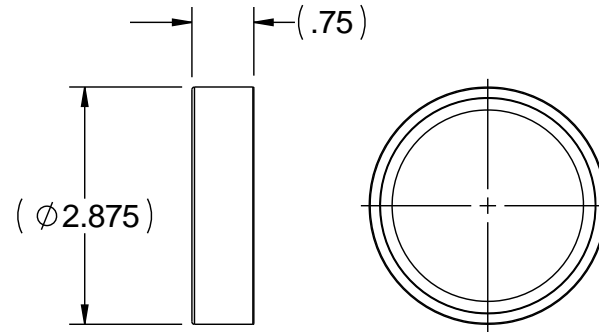

**NOTES :**

- KIT CONTAINS:**  
 THREE 514137 CONES  
 THREE 414276 RACES  
 ONE 525877 CONE  
 ONE 525821 RACE

3X 514137 CONES

1X 525877 CONE

3X 414276 RACES

1X 525821 RACE

 **SUPERIOR GEARBOX COMPANY**  
 WWW.SUPERIORGEARBOXDIRECT.COM

**KIT, BEARING, R500**

SIZE <b>B</b>	PART NO. <b>R500-8Z00-L0294</b>	REV -
SCALE 1:1	DO NOT SCALE DRAWING	SHEET 1 OF 1