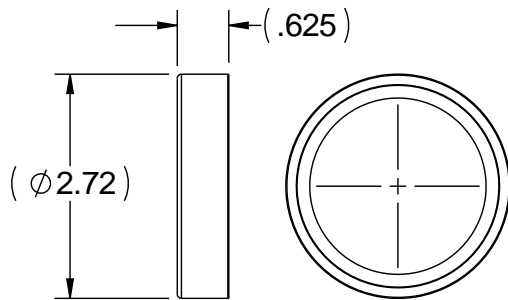

**NOTES :**

- KIT CONTAINS:**  
 THREE 514137 CONES  
 THREE 414276 RACES  
 ONE 525877 CONE  
 ONE 525821 RACE

3X 514137 CONES

1X 525877 CONE

3X 414276 RACES

1X 525821 RACE

 **SUPERIOR GEARBOX COMPANY**  
 WWW.SUPERIORGEARBOXDIRECT.COM

**KIT, BEARING, R500**

SIZE <b>B</b>	PART NO. <b>R500-8Z00-L0294</b>	REV -
SCALE 1:1	DO NOT SCALE DRAWING	SHEET 1 OF 1