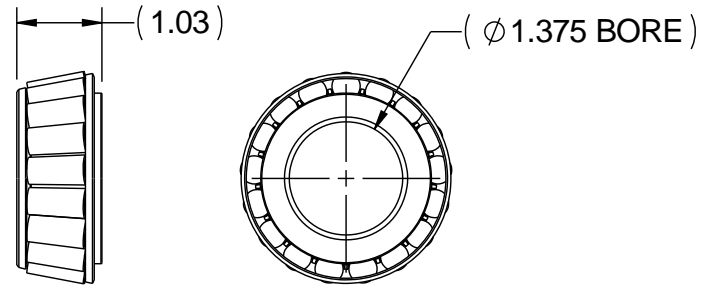

**NOTES :**

- KIT CONTAINS:**  
 THREE 514137 CONES  
 THREE 414276 RACES  
 ONE 525877 CONE  
 ONE 525821 RACE

3X 514137 CONES

1X 525877 CONE

3X 414276 RACES

1X 525821 RACE

 **SUPERIOR GEARBOX COMPANY**  
 WWW.SUPERIORGEARBOXDIRECT.COM

**KIT, BEARING, R500**

SIZE <b>B</b>	PART NO. <b>R500-8Z00-L0294</b>	REV -
SCALE 1:1	DO NOT SCALE DRAWING	SHEET 1 OF 1