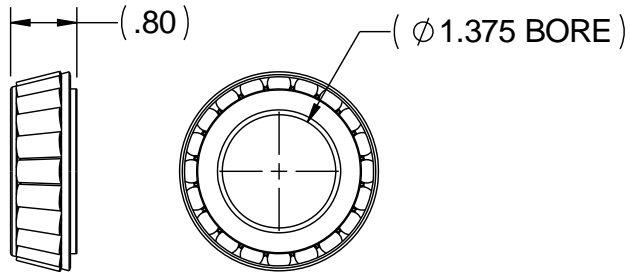

**NOTES :**

- KIT CONTAINS:**  
 THREE 514137 CONES  
 THREE 414276 RACES  
 ONE 525877 CONE  
 ONE 525821 RACE

3X 514137 CONES

1X 525877 CONE

3X 414276 RACES

1X 525821 RACE

 **SUPERIOR GEARBOX COMPANY**  
 WWW.SUPERIORGEARBOXDIRECT.COM

**KIT, BEARING, R500**

SIZE <b>B</b>	PART NO. <b>R500-8Z00-L0294</b>	REV -
SCALE 1:1	DO NOT SCALE DRAWING	SHEET 1 OF 1